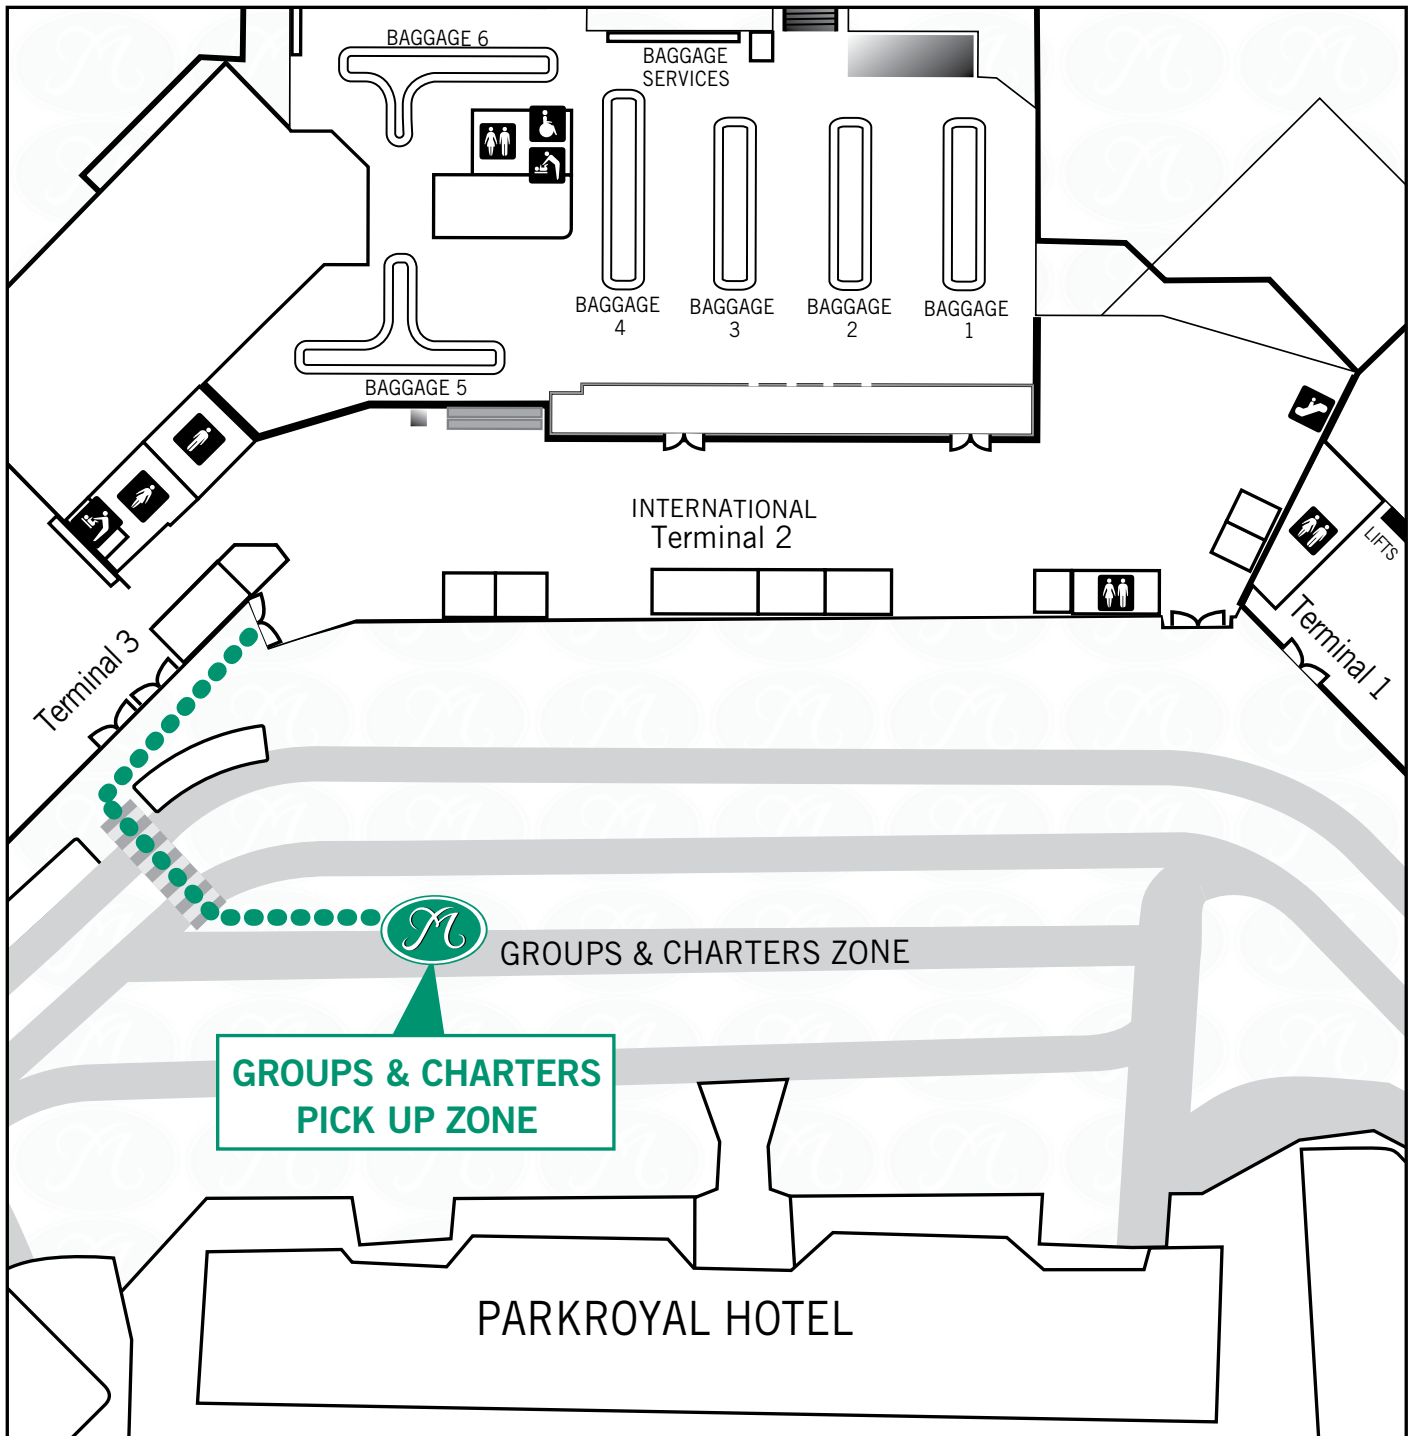

Groups & Charters Pick-Up Zone

Terminal 2
Melbourne Airport

MURRAYS
COACHES • BUSES • LIMOUSINES

FOR 24/7 ASSISTANCE PLEASE CALL
MURRAYS CUSTOMER HOTLINE
1300 MURRAYS OR 1300 687729

Please note: Due to Melbourne Airport Security restrictions, drivers of large vehicles are NOT PERMITTED to leave their vehicles unattended at any time.